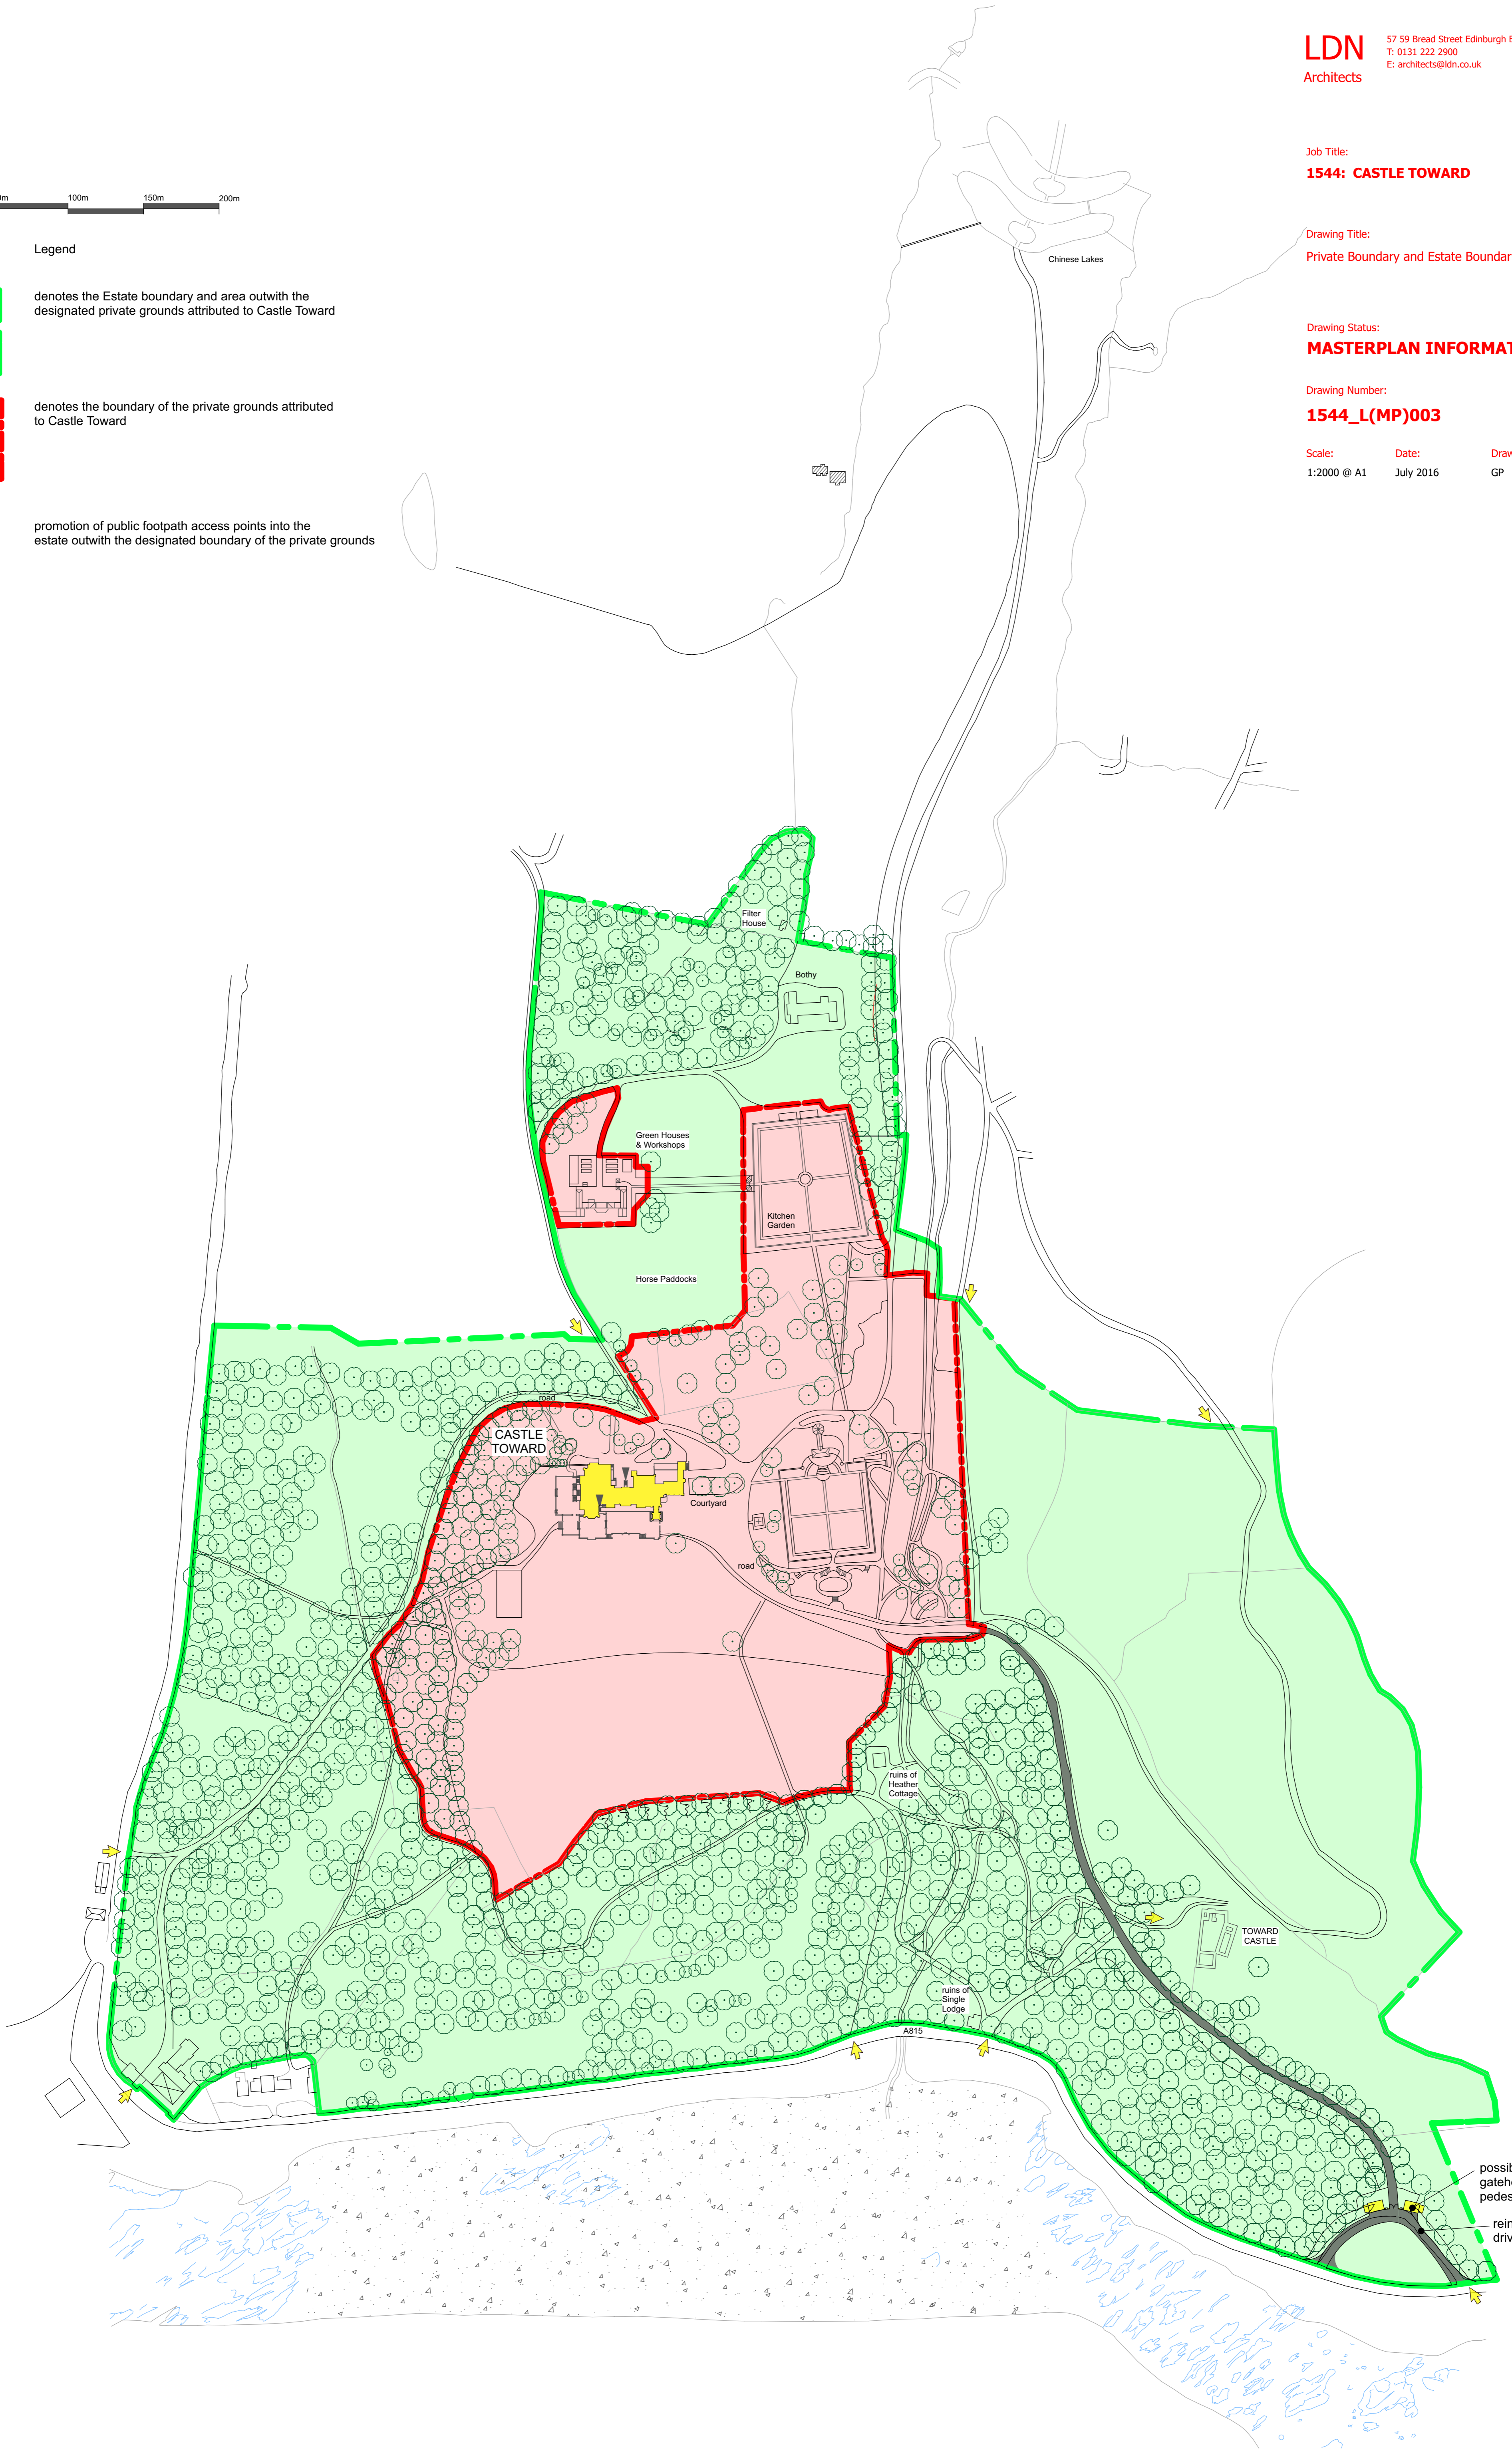

Legend

 denotes the Estate boundary and area outwith the designated private grounds attributed to Castle Toward

 denotes the boundary of the private grounds attributed to Castle Toward

 promotion of public footpath access points into the estate outwith the designated boundary of the private grounds

possible reinstatement gatehouses, entrance & pedestrian pass gates  
reinstatement of the driveway old horses